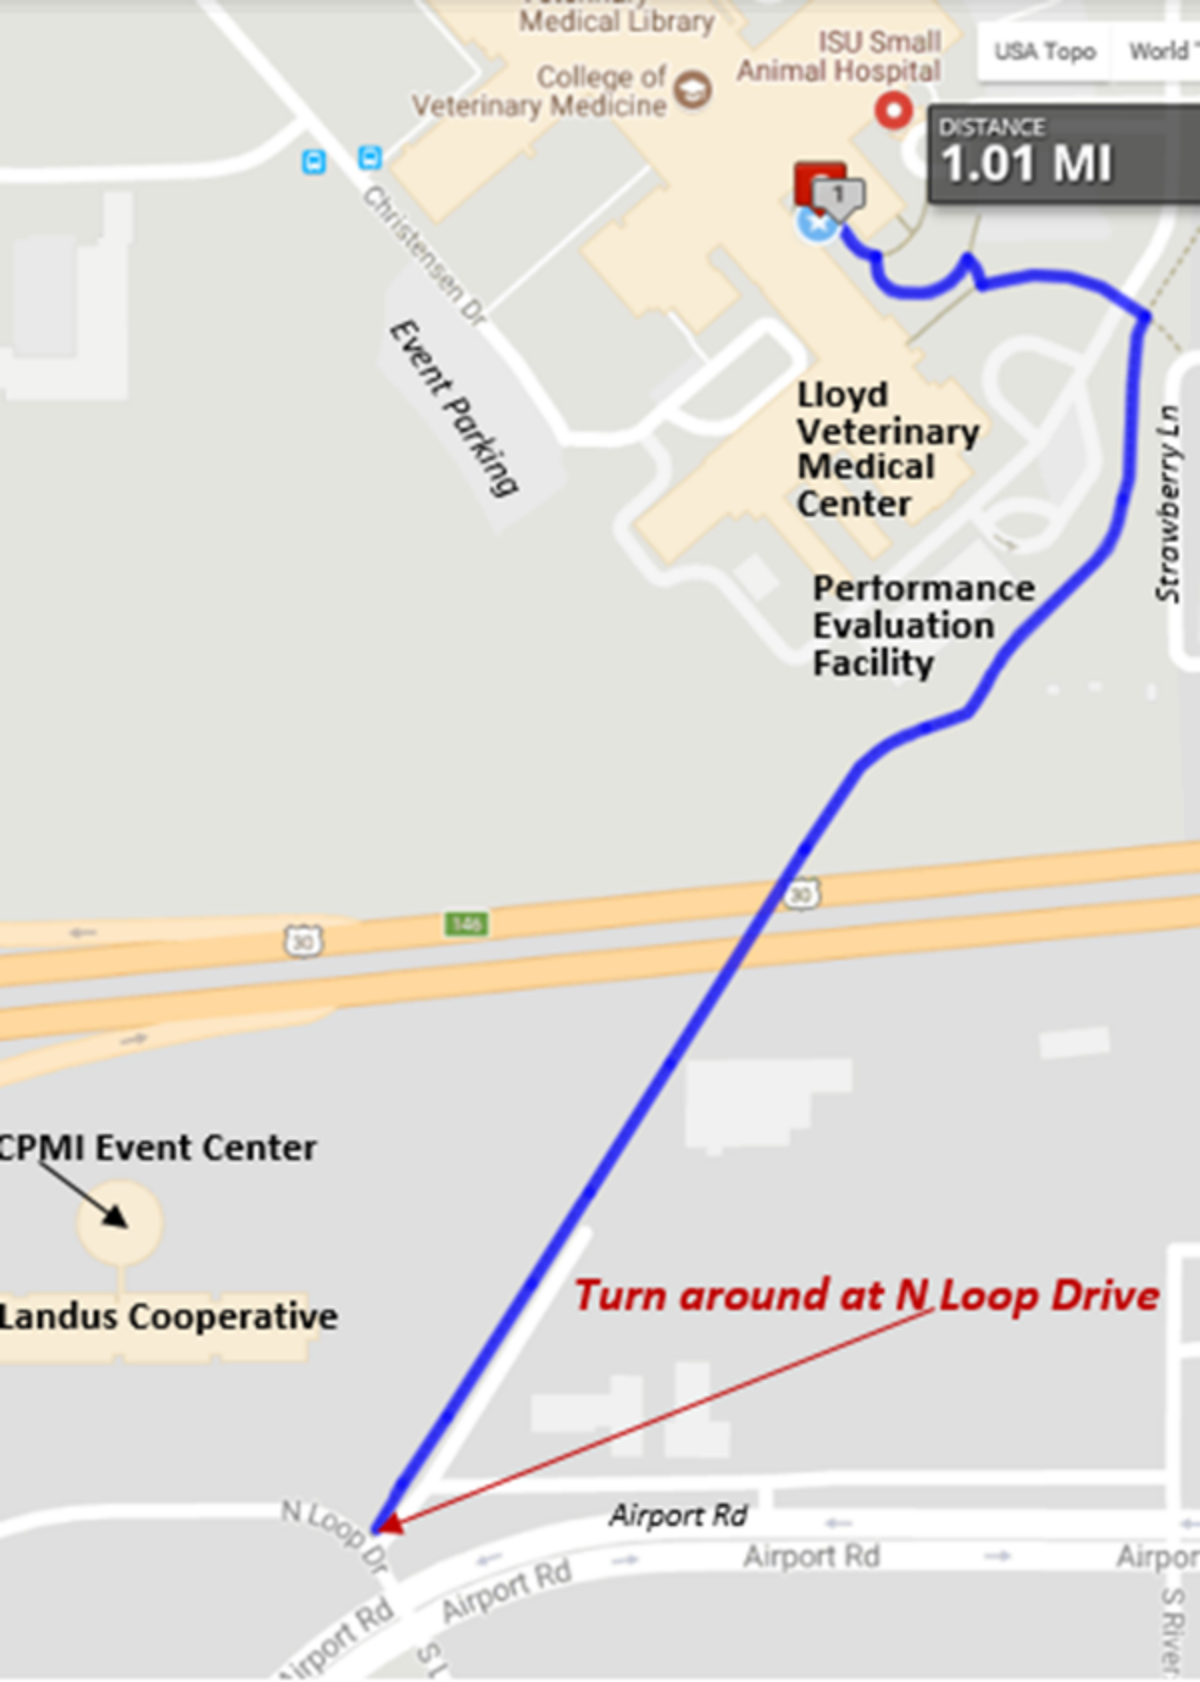

DISTANCE
1.01 MI

Medical Library

ISU Small

Animal Hospital

College of
Veterinary MedicineChristensen Dr
Event ParkingLloyd
Veterinary
Medical
CenterPerformance
Evaluation
Facility

Strawberry Ln

CPMI Event Center

Landus Cooperative

Turn around at N Loop Drive

N Loop Dr

Airport Rd

Airport Rd

Airpor

S River