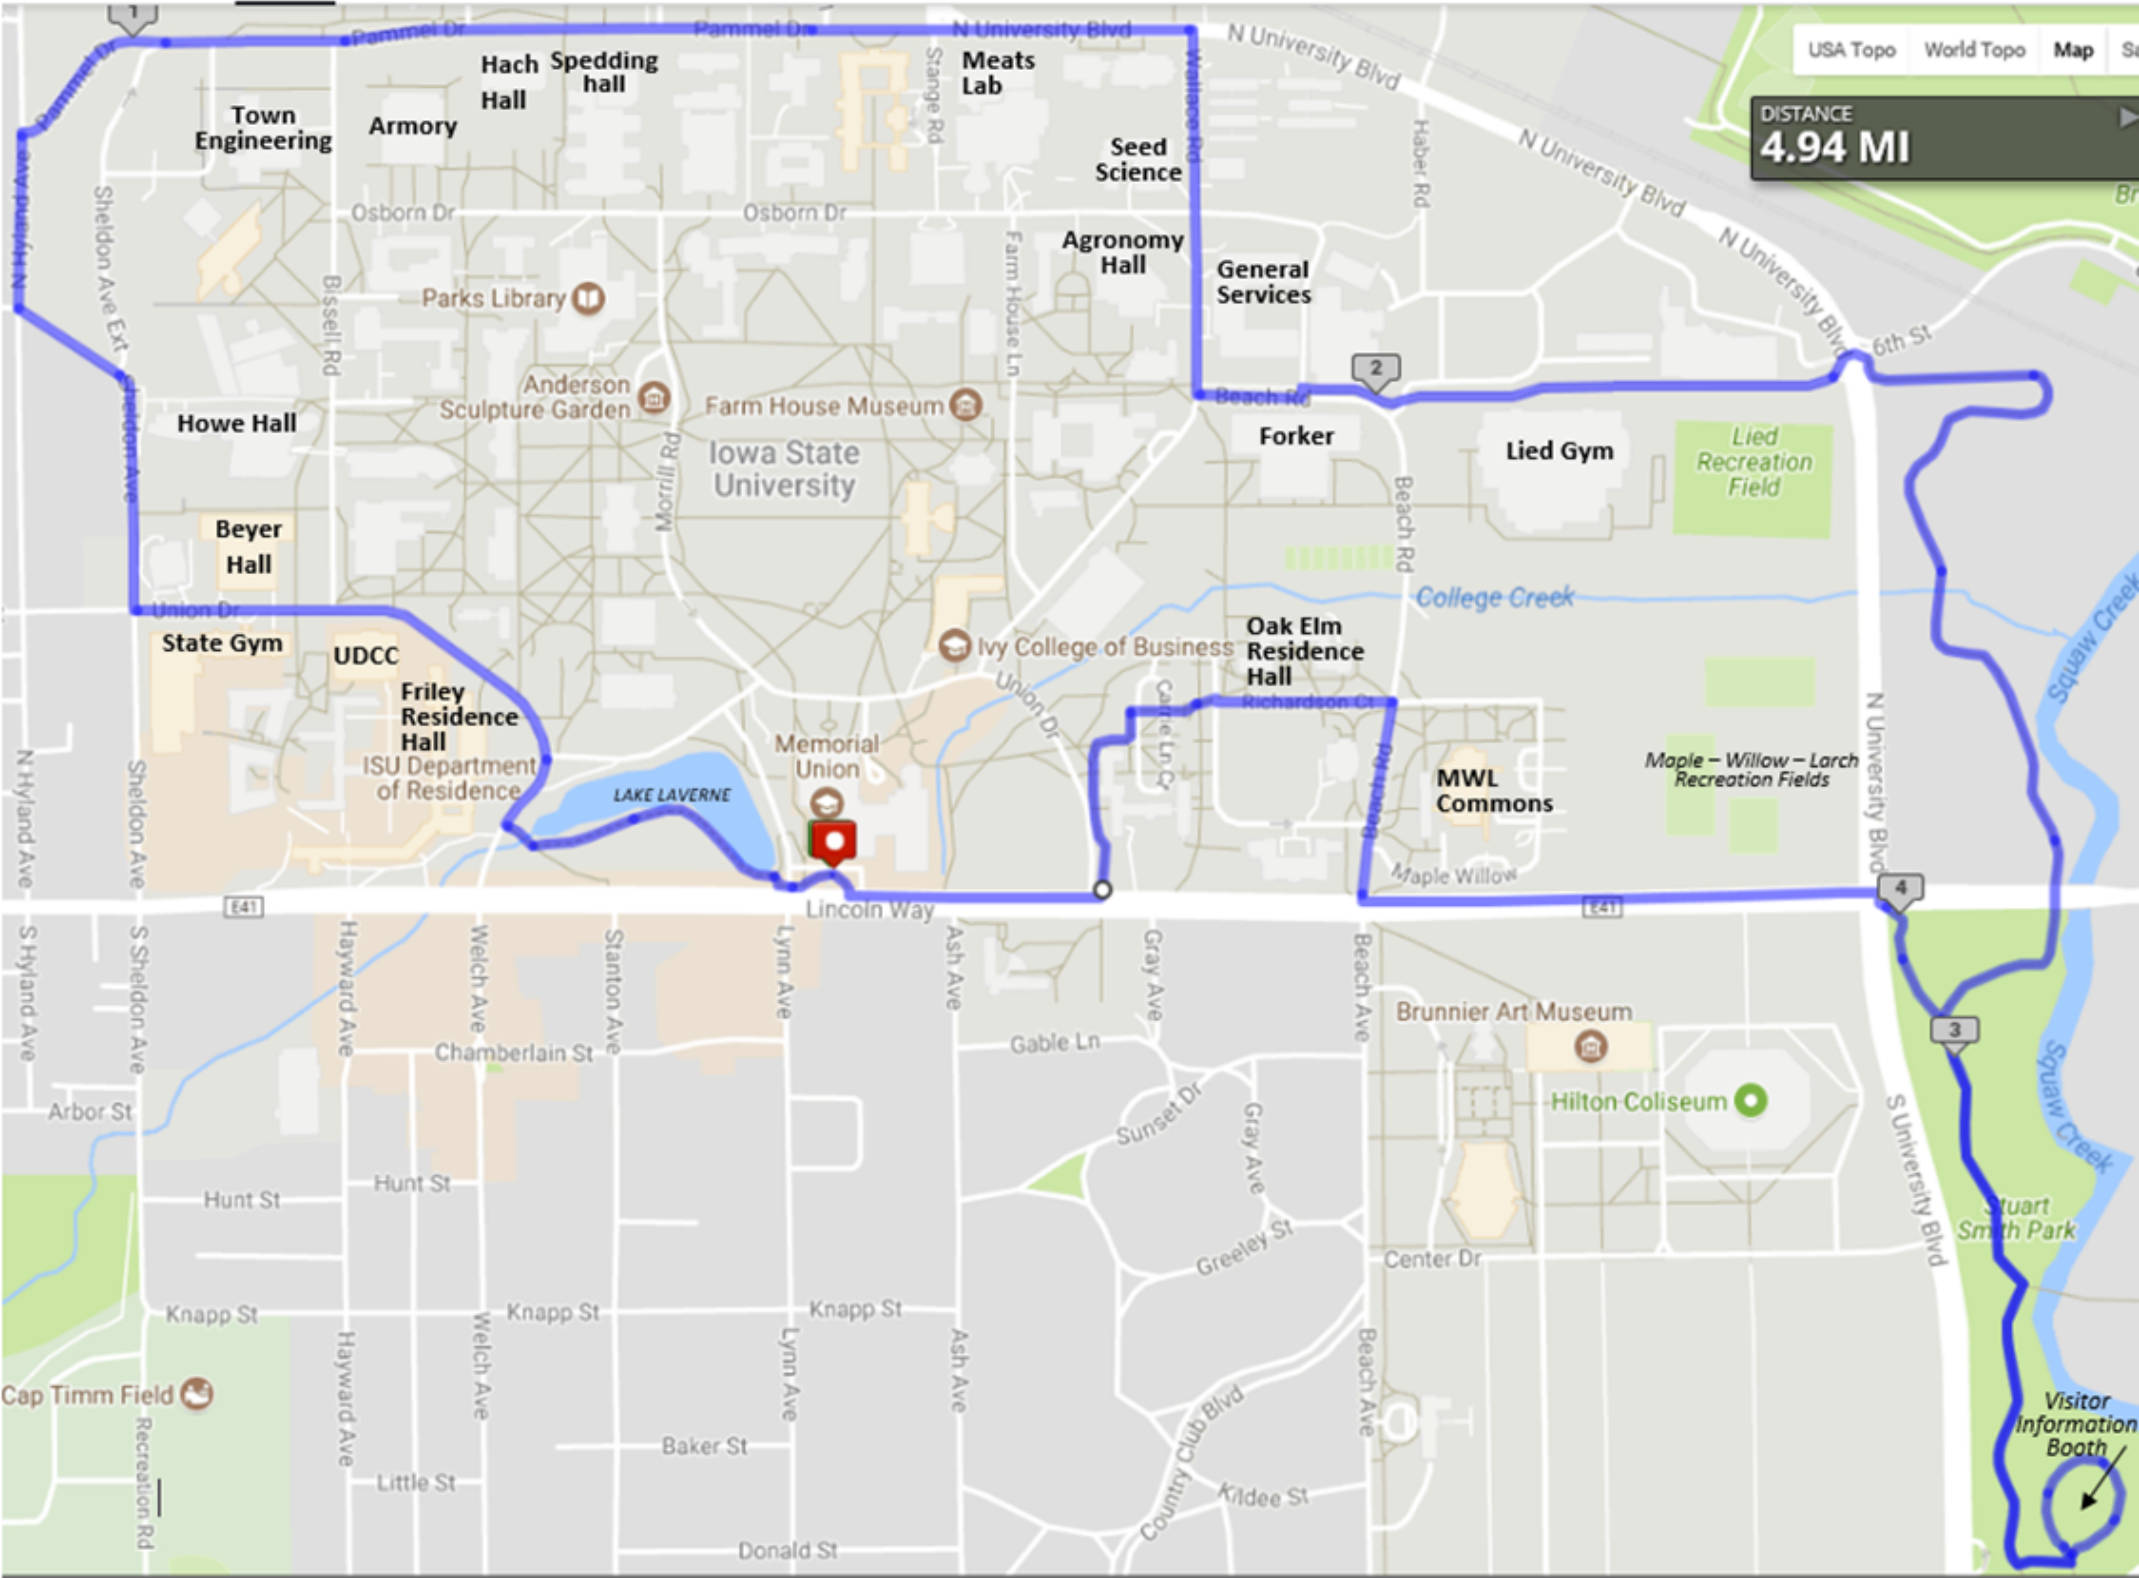

DISTANCE
4.94 MI

Town Engineering

Armory

Hach Spedding Hall

Meats Lab

Seed Science

Agronomy Hall

General Services

Parks Library

Anderson Sculpture Garden

Farm House Museum

Iowa State University

Forker

Lied Gym

Lied Recreation Field

Howe Hall

Beyer Hall

State Gym

UDCC

Friley Residence Hall

ISU Department of Residence

LAKE LAVERNE

Memorial Union

Ivy College of Business

Oak Elm Residence Hall

College Creek

MWL Commons

Maple-Willow-Larch Recreation Fields

Lincoln Way

Brunner Art Museum

Hilton Coliseum

Stuart Smith Park